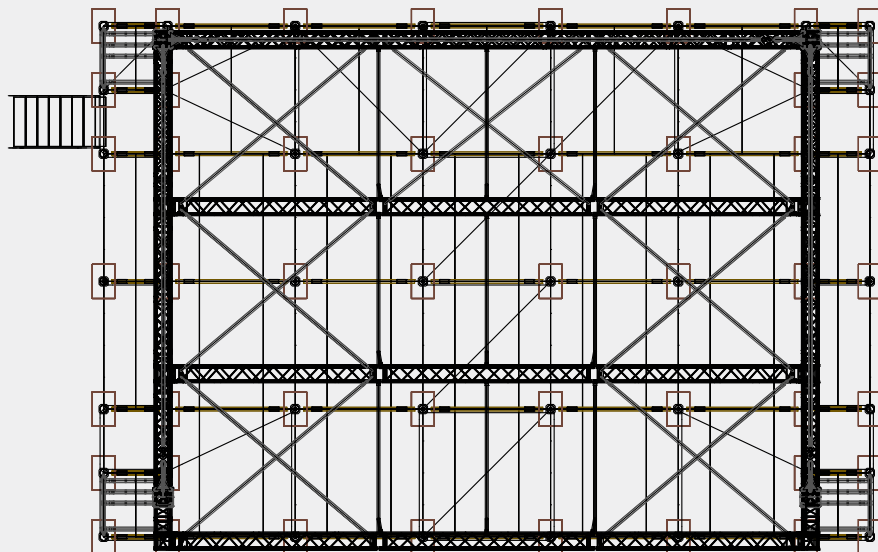

PRO ARCH 10 X 8

A SMALL BUT VERSATILE COVERAGE SOLUTION
THAT SUITS ANY TYPE OF EVENT

PRO ARCH 10 X 8

WWW.STAGECO.COM
IF YOU CAN IMAGINE IT, WE CAN BUILD IT

PROPERTIES

- Performance area** > 10m x 8m
- Floor height** > adjustable between 1,4m and 2,4m
- Clearance** > 5,8m at the centre
- Roof capacity (central area)** > 2.450kg equally spread
- Floor capacity** > 500 kg/m²
- Different skin types available**