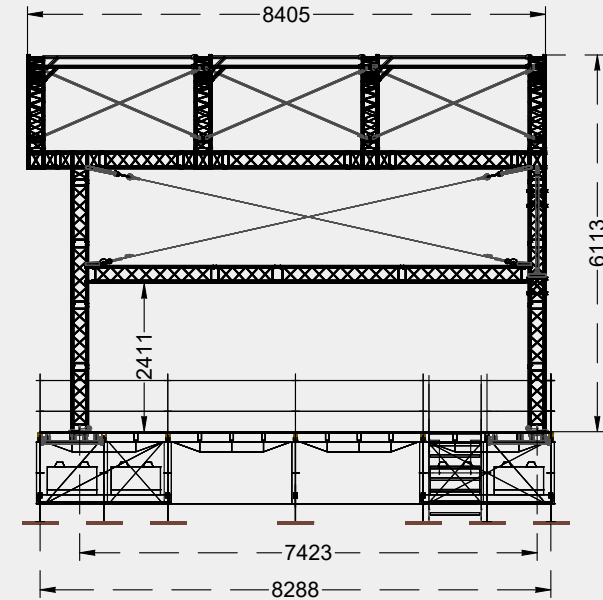

PRO ARCH 10 X 8

A SMALL BUT VERSATILE COVERAGE SOLUTION
THAT SUITS ANY TYPE OF EVENT

PRO ARCH 10 X 8

WWW.STAGECO.COM
IF YOU CAN IMAGINE IT, WE CAN BUILD IT

PROPERTIES

- Performance area** > 10m x 8m
- Floor height** > adjustable between 1,4m and 2,4m
- Clearance** > 5,8m at the centre
- Roof capacity (central area)** > 2.450kg equally spread
- Floor capacity** > 500 kg/m²
- Different skin types available**