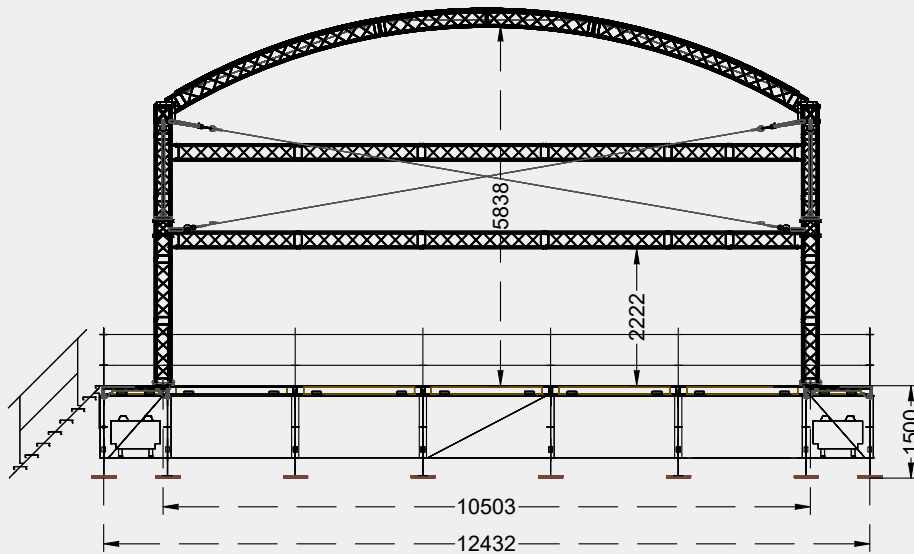

PRO ARCH 10 X 8

A SMALL BUT VERSATILE COVERAGE SOLUTION
THAT SUITS ANY TYPE OF EVENT

PRO ARCH 10 X 8

WWW.STAGECO.COM
IF YOU CAN IMAGINE IT, WE CAN BUILD IT

PROPERTIES

- Performance area** > 10m x 8m
- Floor height** > adjustable between 1,4m and 2,4m
- Clearance** > 5,8m at the centre
- Roof capacity (central area)** > 2.450kg equally spread
- Floor capacity** > 500 kg/m²
- Different skin types available**